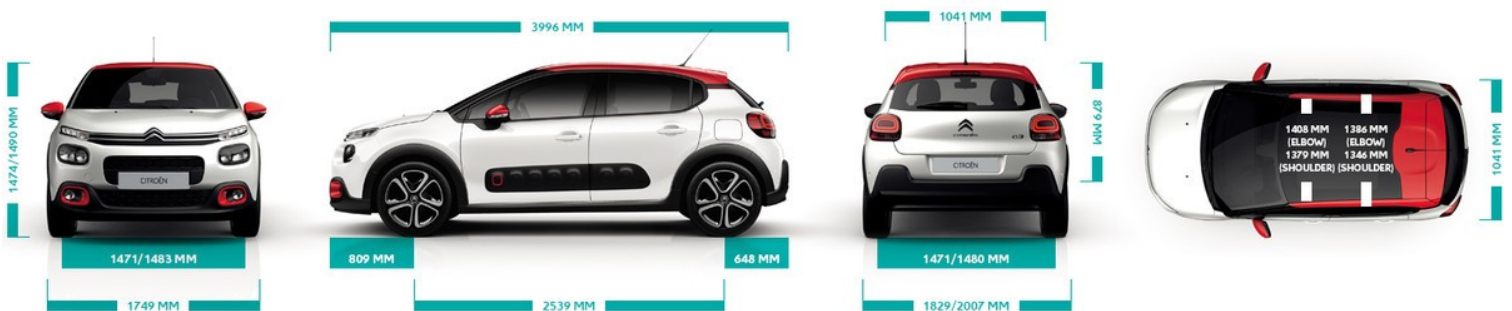

CITROËN C3 HATCH

STORAGE

- Large front door pockets
- Rear door pockets with bottle holders
- Cup holder
- Open front storage compartment
- Rear parcel shelf

WARRANTY & MAINTENANCE

- Warranty period
- Anti-corrosion warranty period
- Service interval
- Citroën Assist – Roadside assistance period
- Citroën scheduled service plan (36 month / 60,000 kms)**

- 36 months / 100,000 kms **
- 12 years
- 12 months / 20,000 kms **
- 36 months / 100,000 kms **
- $1,199

AVAILABLE ACCESSORIES

- Front and rear mudflaps
- Carpet mat set
- Boot liner
- Luggage compartment net
- Roof racks
- Single bike carrier
- Roof box
- Ski carrier
- Front Parking Sensors

For all accessories please see your local dealer for applicable costs and fitting times

**Which ever comes first

* Maximum retail prices include GST and exclude On Road Costs. Auto Distributors (NZ) Ltd reserves the right to alter specifications and prices without notice. All data in this specification sheet is believed to be correct at time of publishing.